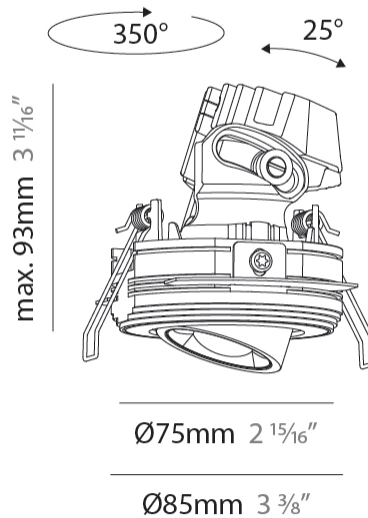

GENERAL

Series: Oiko Pro Round
 Subseries: Oiko Pro Round Adjustable
 Brand: Prolicht
 Division: Architectural
 Mounting Type: Trimless
 Mounting Location: Ceiling
 Subcategory: Downlight

PHYSICAL

Shape: Round
 Diameter (mm): 75
 Diameter (in): 2 15/16
 Height (mm): 93
 Height (in): 3 11/16
 Ceiling Thickness (mm): 10 / 12.5 / 15 / 25
 Ceiling Thickness (in): 3/8 or 1/2 or 9/16 or 1
 Min. Recessing Depth (mm): 105
 Min. Recessing Depth (in): 4 1/8
 Light Distribution: Direct
 Diffuser: Lens Pack - Spread Lens / Linear Spread Lens / Honeycomb Louver
 Fixture Finish: SSR / BKV / CWI / CRY / HAB / UFT / ITA / RUA / FTG / MYG / LOD / PUS / FRO / FUP / KIA / POP / BLS / SPG / MEY / GOH / GUM / CHC / COM / ABZ / JAG / OBR / MOS / ROR
 Fixture Material: Aluminum Die Cast
 Cut-out Measurements: D. 86mm / 3 3/8"

OPTICAL

Reflector°: 60
 Adjustability: Rotational 350° / Tilt 25°

RATINGS AND CERTIFICATIONS

Certified By: Certified for North American Standards
 IP rating: IP20

OIKO PRO ROUND ADJUSTABLE TRIMLESS

A35818-

GENERAL

Series: Oiko Pro Round
Subseries: Oiko Pro Round Adjustable
Brand: Prolicht
Division: Architectural
Mounting Type: Recessed
Mounting Location: Ceiling
Subcategory: Downlight

PHYSICAL

Shape: Round
Diameter (mm): 75
Diameter (in): 2 15/16
Height (mm): 93
Height (in): 4 1/16
Ceiling Thickness (mm): 1 - 25
Ceiling Thickness (in): 1/16 - 1 3/16
Min. Recessing Depth (mm): 105
Min. Recessing Depth (in): 4 1/2
Light Distribution: Downlight
Weight (kg): 0.248
Diffuser: Lens Pack - Spread Lens / Linear Spread Lens / Honeycomb Louver
Fixture Finish: SSR / BKV / CWI / CRY / HAB / UFT / ITA / RUA / FTG / MYG / LOD / PUS / FRO / FUP / KIA / POP / BLS / SPG / MEY / GOH / GUM / CHC / COM / ABZ / JAG / OBR / MOS / ROR
Fixture Material: Aluminum Die Cast
Cut-out Measurements: D. - 68mm / 2 11/16"